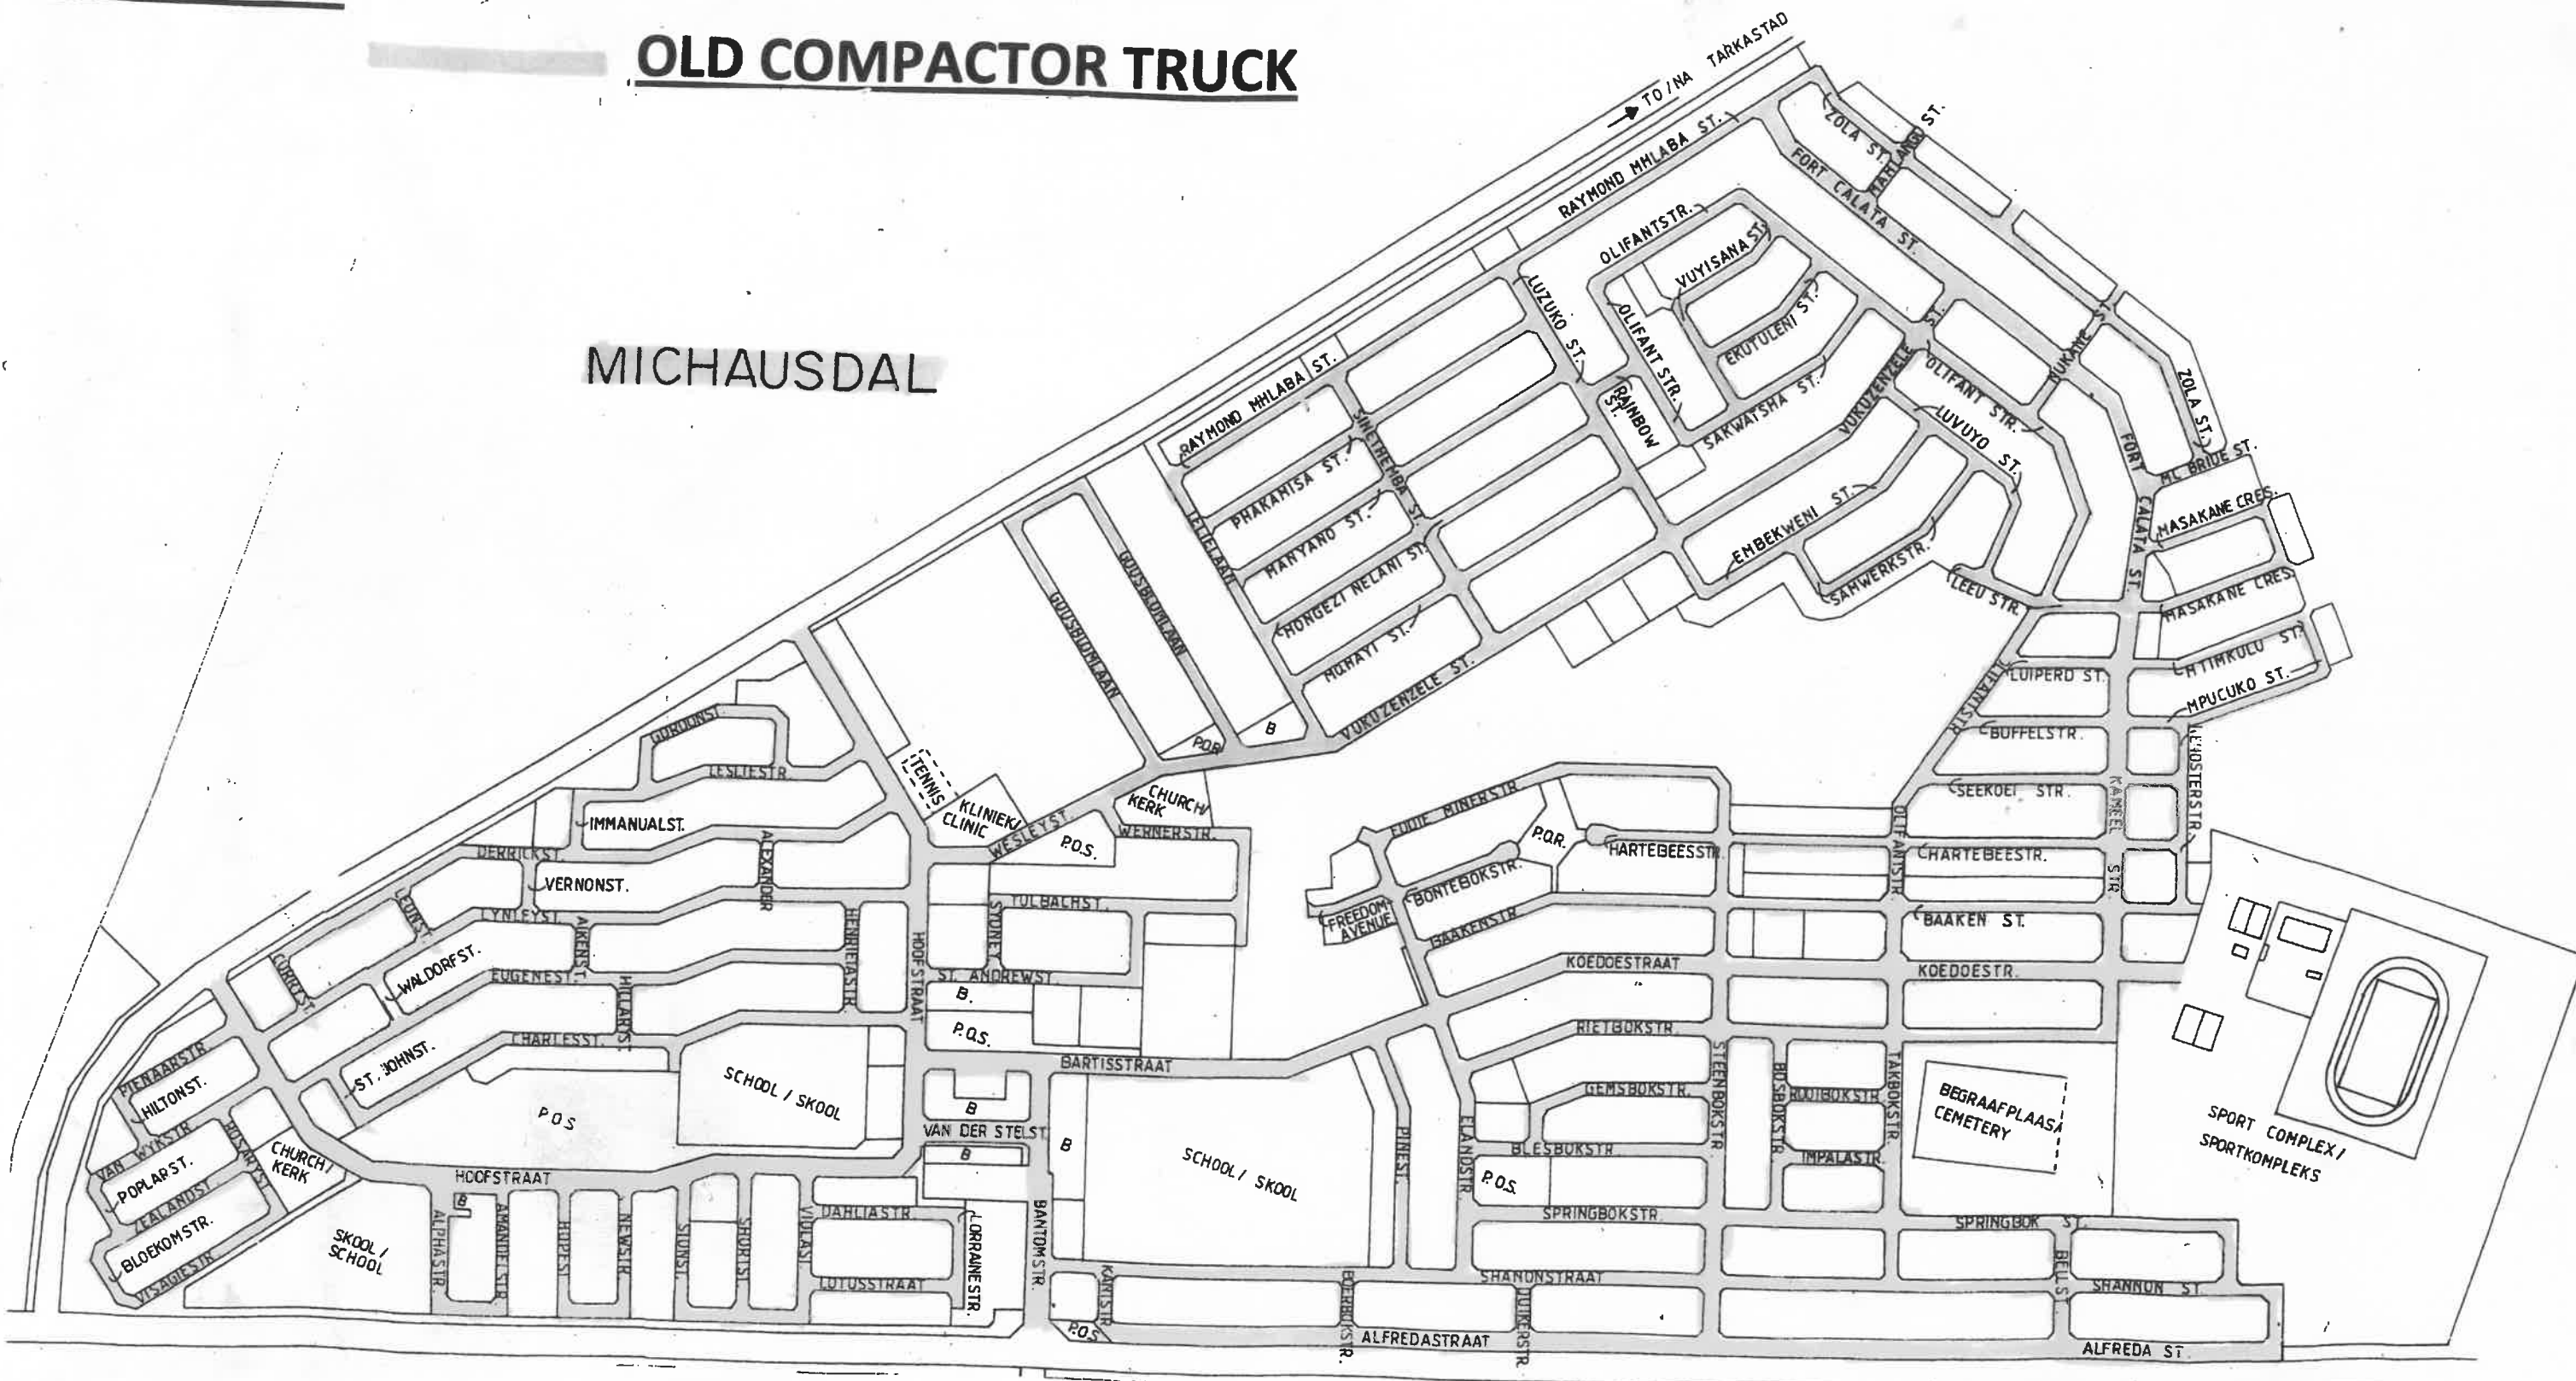

LINGELIHLE – REFUSE REMOVAL

TO / NA PORT ELIZABETH

MONDAY 1365

TUESDAY 1204

WEDNESDAY 985

THURSDAY 1488

FRIDAY 764

MICHAUSDAL – REFUSE REMOVAL

THURSDAY

NEW COMPACTOR TRUCK

OLD COMPACTOR TRUCK

MICHAUSDAL

FRIDAY INDUSTRIAL AREA 50
 THURSDAY - MICHAUSDAL 1520
 WEDNESDAY 106
 TUESDAY 578
 MONDAY 280

REFUSE REMOVAL CRADOCK

REFUSE BINS:

SHOPRITE: